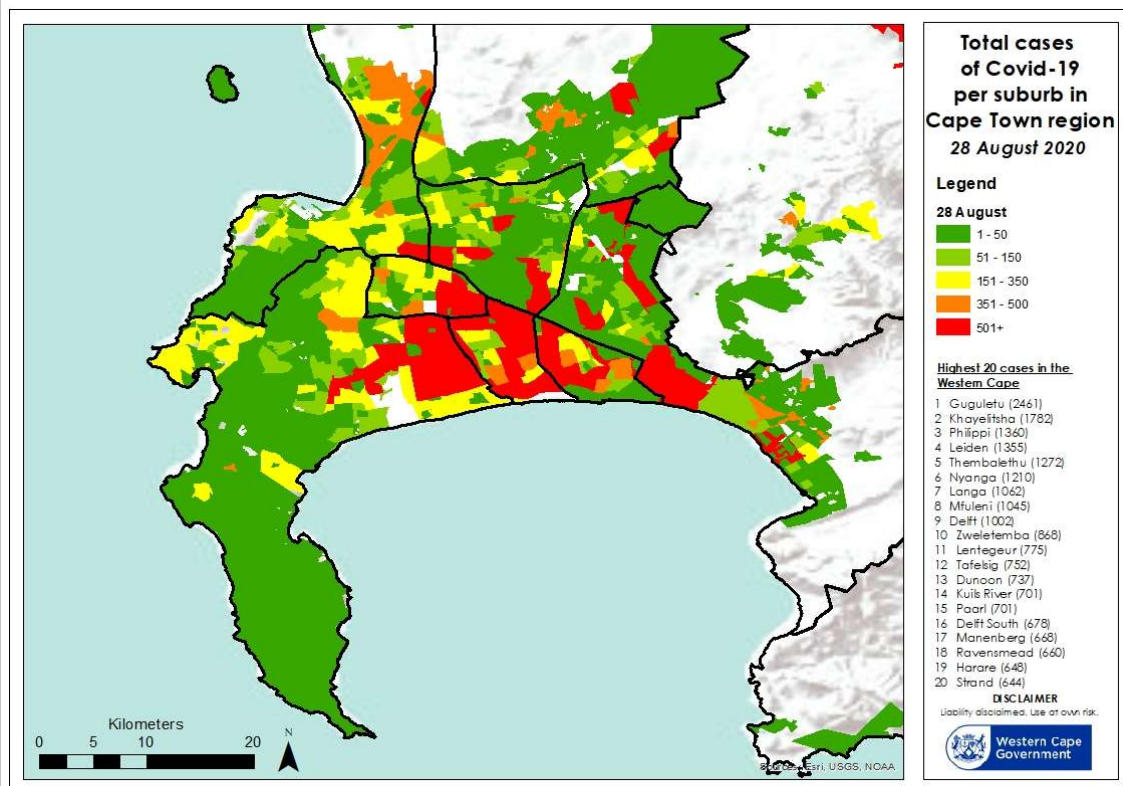

Western Cape COVID-19 cases by suburb as at 28 August 2020

SUBURB	TOWN	Local Municipality	Health District	28_August
Guguletu	Guguletu	City of Cape Town Metropolitan Municipality	Klipfontein	2461
Khayelitsha	Khayelitsha	City of Cape Town Metropolitan Municipality	Khayelitsha	1782
Leiden	Delft	City of Cape Town Metropolitan Municipality	Tygerberg	1355
Philippi	Philippi	City of Cape Town Metropolitan Municipality	Southern	1360
Thembalethu	George	George Local Municipality	Eden	1272
Nyanga	Nyanga	City of Cape Town Metropolitan Municipality	Klipfontein	1210
Langa	Langa	City of Cape Town Metropolitan Municipality	Western	1062
Mfuleni	Blue Downs	City of Cape Town Metropolitan Municipality	Eastern	1045
Delft	Delft	City of Cape Town Metropolitan Municipality	Tygerberg	1002
Zweletemba	Worcester	Breede Valley Local Municipality	Cape Winelands	868
Lentegeur	Mitchells Plain	City of Cape Town Metropolitan Municipality	Mitchells Plain	775
Tafelsig	Mitchells Plain	City of Cape Town Metropolitan Municipality	Mitchells Plain	752
Dunoon	Milnerton	City of Cape Town Metropolitan Municipality	Western	737
Kuils River	Kuils River	City of Cape Town Metropolitan Municipality	Eastern	701
Paarl	Paarl	Drakenstein Local Municipality	Cape Winelands	701
Delft South	Delft	City of Cape Town Metropolitan Municipality	Tygerberg	678
Manenberg	Athlone	City of Cape Town Metropolitan Municipality	Klipfontein	668
Ravensmead	Parow	City of Cape Town Metropolitan Municipality	Tygerberg	660
Harare	Khayelitsha	City of Cape Town Metropolitan Municipality	Khayelitsha	648
Strand	Strand	City of Cape Town Metropolitan Municipality	Eastern	644
Ilitha Park	Khayelitsha	City of Cape Town Metropolitan Municipality	Khayelitsha	634
Mbekweni	Paarl	Drakenstein Local Municipality	Cape Winelands	636
Macassar	Macassar	City of Cape Town Metropolitan Municipality	Eastern	626
Bishop Lavis	Matroosfontein	City of Cape Town Metropolitan Municipality	Tygerberg	621
Kraaifontein	Kraaifontein	City of Cape Town Metropolitan Municipality	Northern	627
Grassy Park	Grassy Park	City of Cape Town Metropolitan Municipality	Southern	626
Trevor Vilakazi	Khayelitsha	City of Cape Town Metropolitan Municipality	Khayelitsha	626
Wallace Dene	Kraaifontein	City of Cape Town Metropolitan Municipality	Northern	609
Crossroads	Guguletu	City of Cape Town Metropolitan Municipality	Mitchells Plain	600