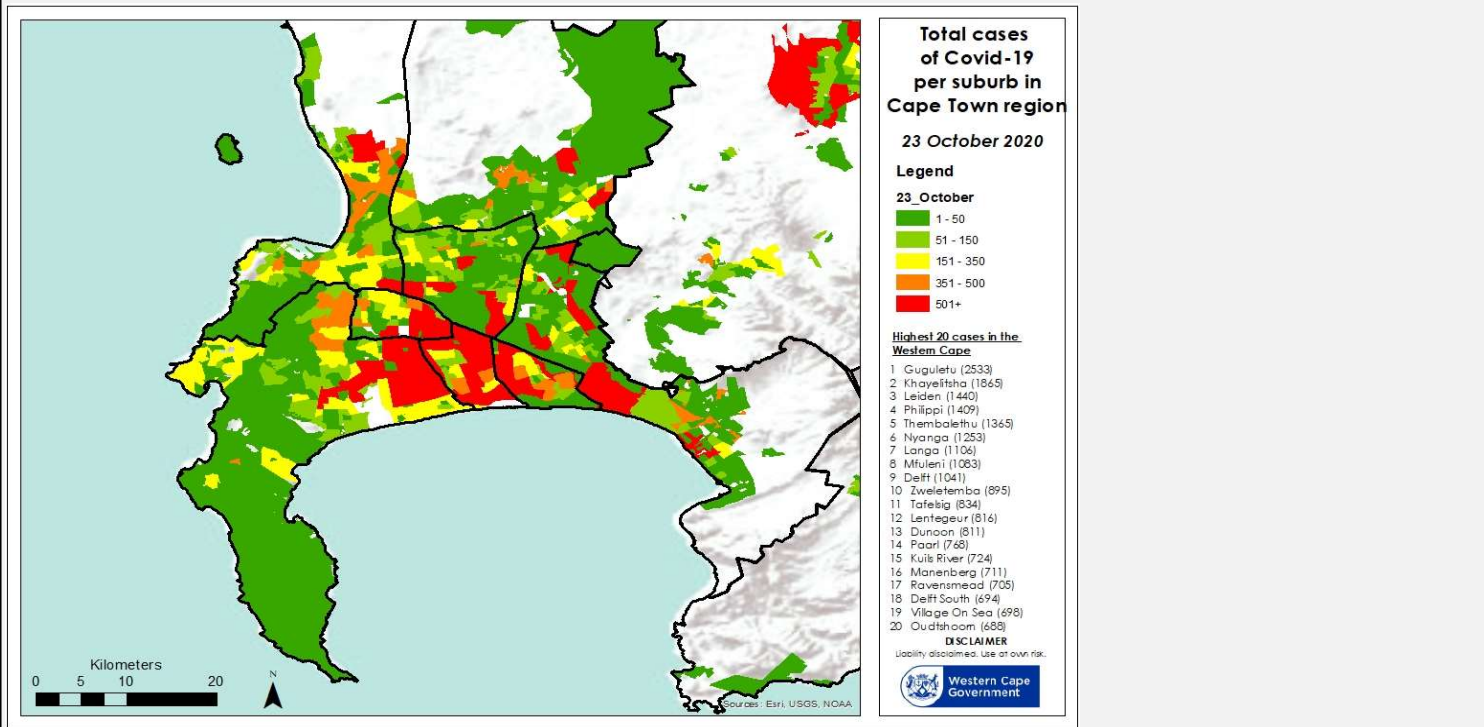

## Western Cape.COVID-19 cases.Town and Subrb data. 23 October 2020

SUBURB	TOWN	Local Municipality	Health District	23_October
Guguletu	Guguletu	City of Cape Town Metropolitan Municipality	Klipfontein	2533
Khayelitsha	Khayelitsha	City of Cape Town Metropolitan Municipality	Khayelitsha	1865
Leiden	Delft	City of Cape Town Metropolitan Municipality	Tygerberg	1440
Philippi	Philippi	City of Cape Town Metropolitan Municipality	Southern	1409
Thembalethu	George	George Local Municipality	Eden	1365
Nyanga	Nyanga	City of Cape Town Metropolitan Municipality	Klipfontein	1253
Langa	Langa	City of Cape Town Metropolitan Municipality	Western	1106
Mfuleni	Blue Downs	City of Cape Town Metropolitan Municipality	Eastern	1083
Delft	Delft	City of Cape Town Metropolitan Municipality	Tygerberg	1041
Zweletemba	Worcester	Breede Valley Local Municipality	Cape Winelands	895
Tafelrig	Mitchells Plain	City of Cape Town Metropolitan Municipality	Mitchells Plain	834
Lentegeur	Mitchells Plain	City of Cape Town Metropolitan Municipality	Mitchells Plain	816
Dunoon	Milnerton	City of Cape Town Metropolitan Municipality	Western	811
Paarl	Paarl	Drakenstein Local Municipality	Cape Winelands	768
Kuils River	Kuils River	City of Cape Town Metropolitan Municipality	Eastern	724
Manenberg	Athlone	City of Cape Town Metropolitan Municipality	Klipfontein	711
Ravensmead	Parow	City of Cape Town Metropolitan Municipality	Tygerberg	705
Village On Sea	Mossel Bay	Mossel Bay Local Municipality	Eden	698
Delft South	Delft	City of Cape Town Metropolitan Municipality	Tygerberg	694
Oudtshoorn	Oudtshoorn	Oudtshoorn Local Municipality	Eden	688
Strand	Strand	City of Cape Town Metropolitan Municipality	Eastern	680
Grassy Park	Grassy Park	City of Cape Town Metropolitan Municipality	Southern	675
Harare	Khayelitsha	City of Cape Town Metropolitan Municipality	Khayelitsha	658
Bishop Lavis	Matroosfontein	City of Cape Town Metropolitan Municipality	Tygerberg	651
Macassar	Macassar	City of Cape Town Metropolitan Municipality	Eastern	651
Ilitha Park	Khayelitsha	City of Cape Town Metropolitan Municipality	Khayelitsha	650
Mbekweni	Paarl	Drakenstein Local Municipality	Cape Winelands	649
Portland	Mitchells Plain	City of Cape Town Metropolitan Municipality	Mitchells Plain	643
Kraaifontein	Kraaifontein	City of Cape Town Metropolitan Municipality	Northern	643
Trevor Vilakazi	Khayelitsha	City of Cape Town Metropolitan Municipality	Khayelitsha	638
Wallace Dene	Kraaifontein	City of Cape Town Metropolitan Municipality	Northern	636
Crossroads	Guguletu	City of Cape Town Metropolitan Municipality	Mitchells Plain	624