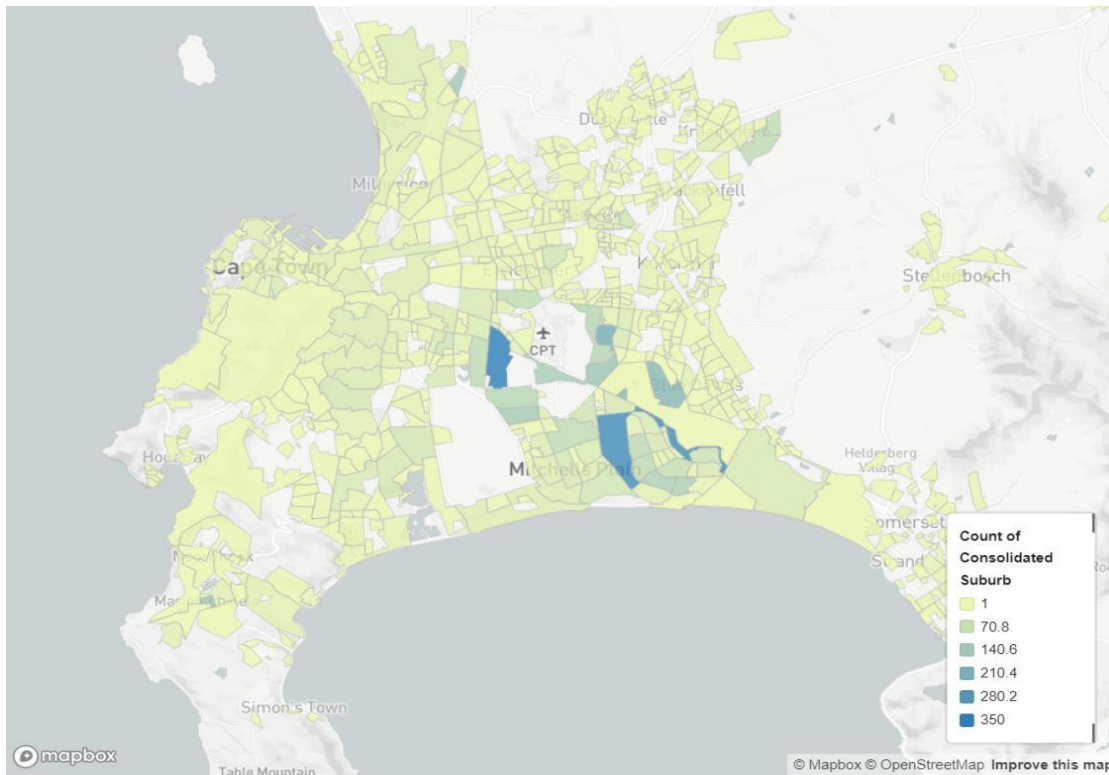

Western Cape: COVID-19 cases (Suburbs). 20 May 2020

Suburbs	No. of Cases
Unallocated	1640
Guguletu	350
Khayelitsha	319
NYANGA	222
Leiden	219
LANGA	186
PHILIPPI	185
Mfuleni	184
Delft South	146
Masiphumelele	144
Dunoon	139
Weltevreden Valley North	135
Crossroads	125
Harare	114
Kuyasa	114
Delft	101
Browns Farms	97
Nduli	91
Khaya	90
Wallace Dene	84
Manenberg	83

Lentegeur	82
Bishop Lavis	81
Ilitha Park	81
Bloekombos	78
Mandela Park	73
Town 3 Village 5	61
Mandalay	57
Gatesville	56
De La Haye	55
Ravensmead	53
Tafelsig	51
Lotus River	49
Wynberg	47
Portland	45
Eyethu	44
Grassy Park	43
Hanover Park	43
Ikwezi Park	42
Bonteheuwel	40
EERSTE RIVER	40
Macassar	40
PAROW	39
Town 3 Village 3	39
Fisantekraal	38
Voorbrug	38
Vredehoek	38
Imizamo Yethu	36
Kenilworth	36
Nonqubela	36
Retreat	36
Rylands	36
Wesbank	36
BELHAR	35
Bridgetown	35
Rondebosch	35
scottsdene	35
Bellville South	34
Heideveld	34
Mbekweni	34
Parklands	34
Beacon Valley	33
Bella Vista	33
CAPRICORN	32
Rocklands	32
Roosendal	31
Woodstock	31
MATROOSFONTEIN	30
Pinelands	30
Maitland	29
New Rest	29

Observatory	29
Scottsville	29
Strandfontein	29
Woodlands	28
Bellville Central	27
Claremont	27
Lwandle	27
Uitsig	27
Westridge	27
Eastridge	26
Green Point	25
HOUT BAY	25
Ocean View	25
Gardens	24
Kalkfontein	24
Rondebosch East	24
Endlovini	23
Plumstead	23
Ruyterwacht	23
BELLVILLE	22
Fresnaye	22
Lansdowne	22
Milnerton	22
Newlands	22
Cape Town City Centre	21
CERES	21
Griffiths Mxenge	21
Sea Point	21
Surrey	21
Valhalla Park	21
Heinz Park	20
Malibu Village	20
Sunnydale	20
Athlone	19
Balvenie	19
Devon Park	19
Fish Hoek	19
Silvertown	19
SOMERSET WEST	19
The Hague	19
Trevor Vilakazi	19
Victoria Mxenge	19
KTC	18
Ottery	18
Parow Valley	18
Steenberg	18
STRAND	18
Belmont Park	17
Boston	17
Kensington	17