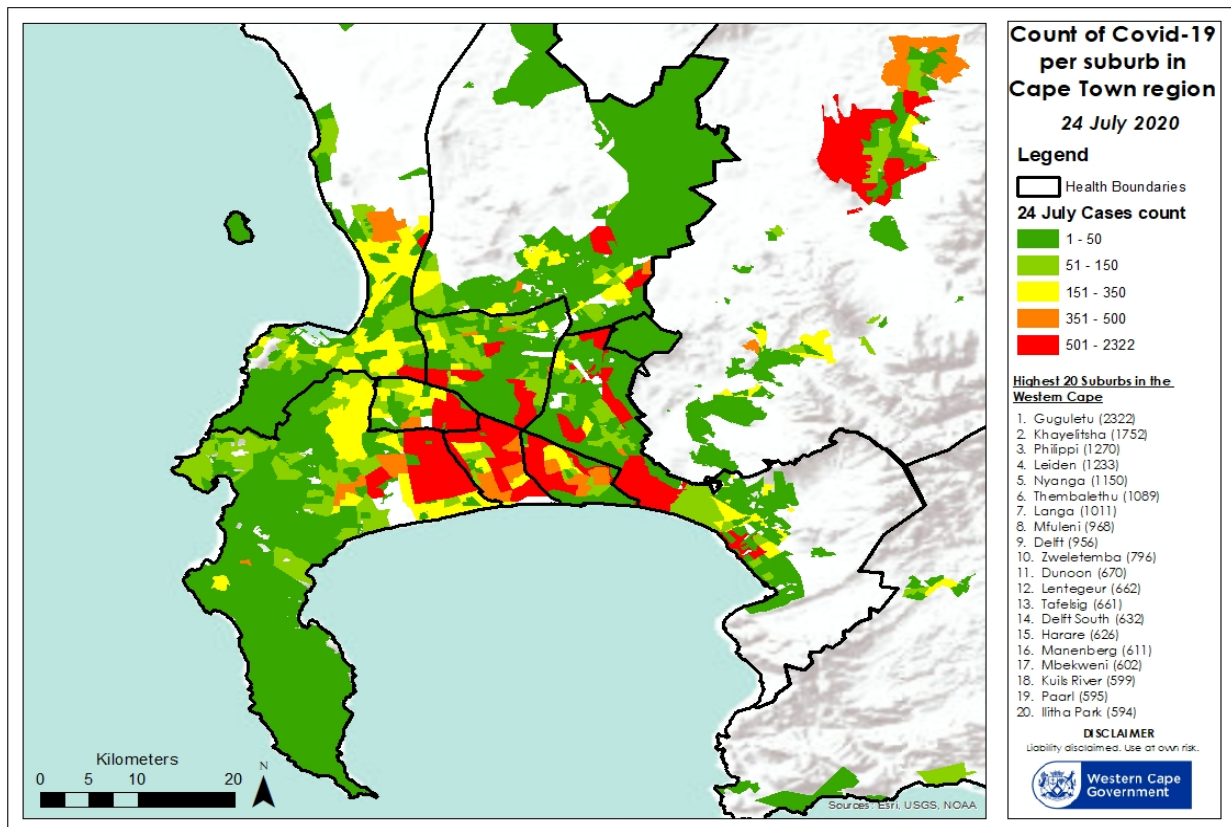

Western Cape Covid-19 cases.suburb level.24 July 2020

SUBURB	TOWN	Local Municipality	Health District	24_July
Guguletu	Guguletu	City of Cape Town Metropolitan Municipality	Klipfontein	2322
Khayelitsha	Khayelitsha	City of Cape Town Metropolitan Municipality	Khayelitsha	1752
Philippi	Philippi	City of Cape Town Metropolitan Municipality	Southern	1270
Leiden	Delft	City of Cape Town Metropolitan Municipality	Tygerberg	1233
Nyanga	Nyanga	City of Cape Town Metropolitan Municipality	Klipfontein	1150
Thembalethu	George	George Local Municipality	Eden	1089
Langa	Langa	City of Cape Town Metropolitan Municipality	Western	1011
Mfuleni	Blue Downs	City of Cape Town Metropolitan Municipality	Eastern	968
Delft	Delft	City of Cape Town Metropolitan Municipality	Tygerberg	956
Zweletemba	Worcester	Breedee Valley Local Municipality	Cape Winelands	796
Dunoon	Milnerton	City of Cape Town Metropolitan Municipality	Western	670
Lentegeur	Mitchells Plain	City of Cape Town Metropolitan Municipality	Mitchells Plain	662
Tafelsig	Mitchells Plain	City of Cape Town Metropolitan Municipality	Mitchells Plain	661
Delft South	Delft	City of Cape Town Metropolitan Municipality	Tygerberg	632
Harare	Khayelitsha	City of Cape Town Metropolitan Municipality	Khayelitsha	626
Manenberg	Athlone	City of Cape Town Metropolitan Municipality	Klipfontein	611
Mbekweni	Paarl	Drakenstein Local Municipality	Cape Winelands	602
Kuils River	Kuils River	City of Cape Town Metropolitan Municipality	Eastern	599
Paarl	Paarl	Drakenstein Local Municipality	Cape Winelands	595
Ilitha Park	Khayelitsha	City of Cape Town Metropolitan Municipality	Khayelitsha	594
Strand	Strand	City of Cape Town Metropolitan Municipality	Eastern	592
Kraaifontein	Kraaifontein	City of Cape Town Metropolitan Municipality	Northern	591
Bishop Lavis	Matroosfontein	City of Cape Town Metropolitan Municipality	Tygerberg	570
Trevor Vilakazi	Khayelitsha	City of Cape Town Metropolitan Municipality	Khayelitsha	567