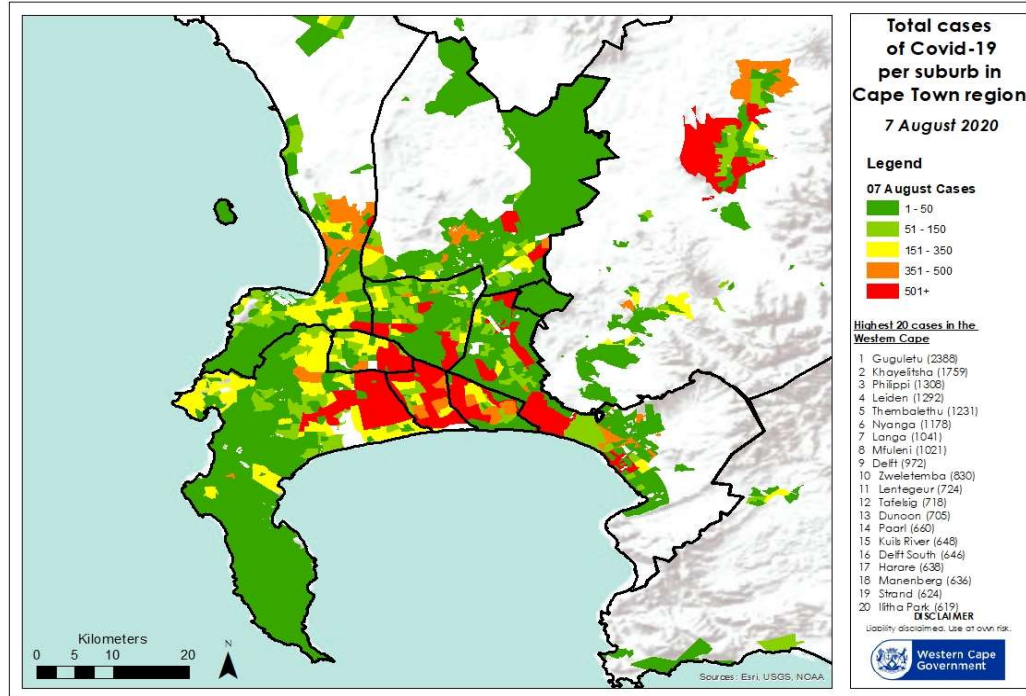

Western Cape COVID-19 cases by suburb as at 7 August 2020

SUBURB	TOWN	Local Municipality	Health District	7_August
Guguletu	Guguletu	City of Cape Town Metropolitan Municipality	Klipfontein	2388
Khayelitsha	Khayelitsha	City of Cape Town Metropolitan Municipality	Khayelitsha	1759
Philippi	Philippi	City of Cape Town Metropolitan Municipality	Southern	1308
Leiden	Delft	City of Cape Town Metropolitan Municipality	Tygerberg	1292
Thembalethu	George	George Local Municipality	Eden	1231
Nyanga	Nyanga	City of Cape Town Metropolitan Municipality	Klipfontein	1178
Langa	Langa	City of Cape Town Metropolitan Municipality	Western	1041
Mfuleni	Blue Downs	City of Cape Town Metropolitan Municipality	Eastern	1021
Delft	Delft	City of Cape Town Metropolitan Municipality	Tygerberg	972
Zweletemba	Worcester	Breede Valley Local Municipality	Cape Winelands	830
Lentegeur	Mitchells Plain	City of Cape Town Metropolitan Municipality	Mitchells Plain	724
Tafelsig	Mitchells Plain	City of Cape Town Metropolitan Municipality	Mitchells Plain	718
Dunoan	Milnerton	City of Cape Town Metropolitan Municipality	Western	705
Paarl	Paarl	Drakenstein Local Municipality	Cape Winelands	660
Kuils River	Kuils River	City of Cape Town Metropolitan Municipality	Eastern	648
Delft South	Delft	City of Cape Town Metropolitan Municipality	Tygerberg	646
Harare	Khayelitsha	City of Cape Town Metropolitan Municipality	Khayelitsha	638
Manenberg	Athlone	City of Cape Town Metropolitan Municipality	Klipfontein	636
Strand	Strand	City of Cape Town Metropolitan Municipality	Eastern	624
Ilitha Park	Khayelitsha	City of Cape Town Metropolitan Municipality	Khayelitsha	619
Mbekweni	Paarl	Drakenstein Local Municipality	Cape Winelands	614
Kraaifontein	Kraaifontein	City of Cape Town Metropolitan Municipality	Northern	613
Ravensmead	Parow	City of Cape Town Metropolitan Municipality	Tygerberg	610
Bishop Lavis	Matroosfontein	City of Cape Town Metropolitan Municipality	Tygerberg	600
Macassar	Macassar	City of Cape Town Metropolitan Municipality	Eastern	598
Trevor Vilakazi	Khayelitsha	City of Cape Town Metropolitan Municipality	Khayelitsha	592
Crossroads	Guguletu	City of Cape Town Metropolitan Municipality	Mitchells Plain	590
Grassy Park	Grassy Park	City of Cape Town Metropolitan Municipality	Southern	579
Wallace Dene	Kraaifontein	City of Cape Town Metropolitan Municipality	Northern	579
Browns Farms	Philippi	City of Cape Town Metropolitan Municipality	Mitchells Plain	565
Portland	Mitchells Plain	City of Cape Town Metropolitan Municipality	Mitchells Plain	553
Bonteheuwel	Athlone	City of Cape Town Metropolitan Municipality	Tygerberg	545
Ikwezi Park	Khayelitsha	City of Cape Town Metropolitan Municipality	Khayelitsha	531
Rocklands	Mitchells Plain	City of Cape Town Metropolitan Municipality	Mitchells Plain	525
Lotus River	Grassy Park	City of Cape Town Metropolitan Municipality	Southern	521
Retreat	Cape Town	City of Cape Town Metropolitan Municipality	Southern	514
Village On Sea	Mossel Bay	Mossel Bay Local Municipality	Eden	512