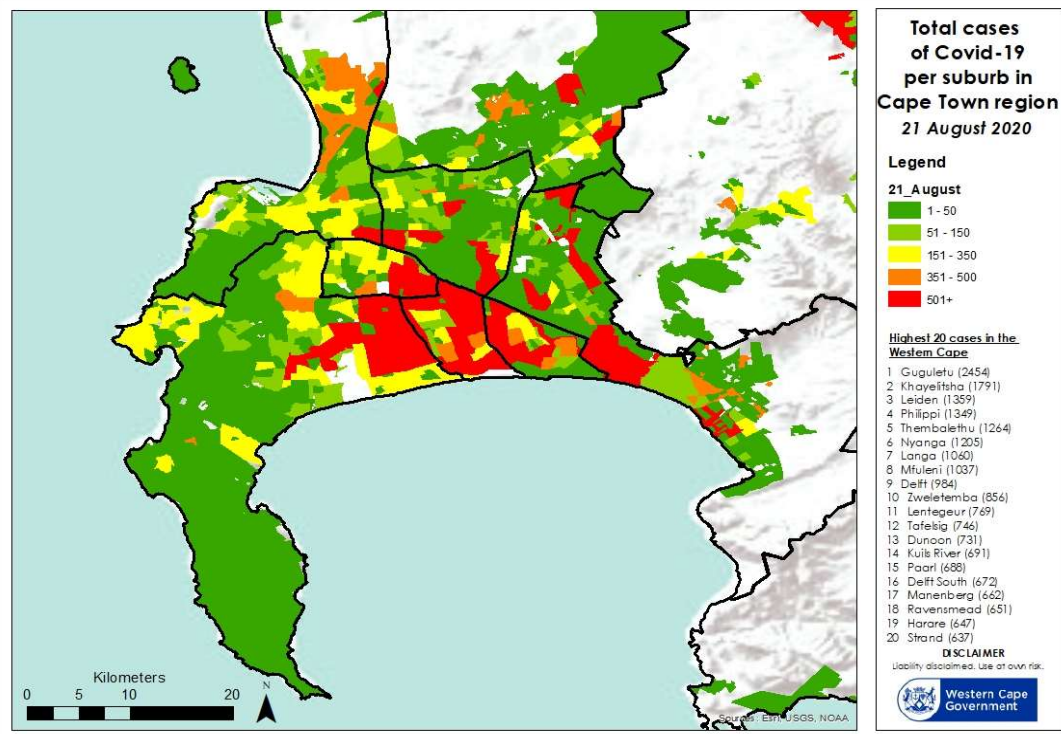

## Western Cape COVID-19 cases at suburb and town level as at 21 August 2020

SUBURB	TOWN	Local Municipality	Health District	21_August
Guguletu	Guguletu	City of Cape Town Metropolitan Municipality	Klipfontein	2454
Khayelitsha	Khayelitsha	City of Cape Town Metropolitan Municipality	Khayelitsha	1791
Leiden	Delft	City of Cape Town Metropolitan Municipality	Tygerberg	1359
Philippi	Philippi	City of Cape Town Metropolitan Municipality	Southern	1349
Thembalethu	George	George Local Municipality	Eden	1264
Nyanga	Nyanga	City of Cape Town Metropolitan Municipality	Klipfontein	1205
Langa	Langa	City of Cape Town Metropolitan Municipality	Western	1060
Mfuleni	Blue Downs	City of Cape Town Metropolitan Municipality	Eastern	1037
Delft	Delft	City of Cape Town Metropolitan Municipality	Tygerberg	984
Zweletemba	Worcester	Breede Valley Local Municipality	Cape Winelands	856
Lentegeur	Mitchells Plain	City of Cape Town Metropolitan Municipality	Mitchells Plain	769
Tafelsig	Mitchells Plain	City of Cape Town Metropolitan Municipality	Mitchells Plain	746
Dunoon	Milnerton	City of Cape Town Metropolitan Municipality	Western	731
Kuils River	Kuils River	City of Cape Town Metropolitan Municipality	Eastern	691
Paarl	Paarl	Drakenstein Local Municipality	Cape Winelands	688
Delft South	Delft	City of Cape Town Metropolitan Municipality	Tygerberg	672
Manenberg	Athlone	City of Cape Town Metropolitan Municipality	Klipfontein	662
Ravensmead	Parow	City of Cape Town Metropolitan Municipality	Tygerberg	651
Harare	Khayelitsha	City of Cape Town Metropolitan Municipality	Khayelitsha	647
Strand	Strand	City of Cape Town Metropolitan Municipality	Eastern	637
Ilitha Park	Khayelitsha	City of Cape Town Metropolitan Municipality	Khayelitsha	633
Mbekweni	Paarl	Drakenstein Local Municipality	Cape Winelands	632
Macassar	Macassar	City of Cape Town Metropolitan Municipality	Eastern	625
Bishop Lavis	Matroosfontein	City of Cape Town Metropolitan Municipality	Tygerberg	623
Kraaifontein	Kraaifontein	City of Cape Town Metropolitan Municipality	Northern	622
Grassy Park	Grassy Park	City of Cape Town Metropolitan Municipality	Southern	618
Trevor Vilakazi	Khayelitsha	City of Cape Town Metropolitan Municipality	Khayelitsha	618
Wallace Dene	Kraaifontein	City of Cape Town Metropolitan Municipality	Northern	606
Crossroads	Guguletu	City of Cape Town Metropolitan Municipality	Mitchells Plain	598
Portland	Mitchells Plain	City of Cape Town Metropolitan Municipality	Mitchells Plain	587
Village On Sea	Mossel Bay	Mossel Bay Local Municipality	Eden	580
Browns Farms	Philippi	City of Cape Town Metropolitan Municipality	Mitchells Plain	576
Bonteheuwel	Athlone	City of Cape Town Metropolitan Municipality	Tygerberg	567