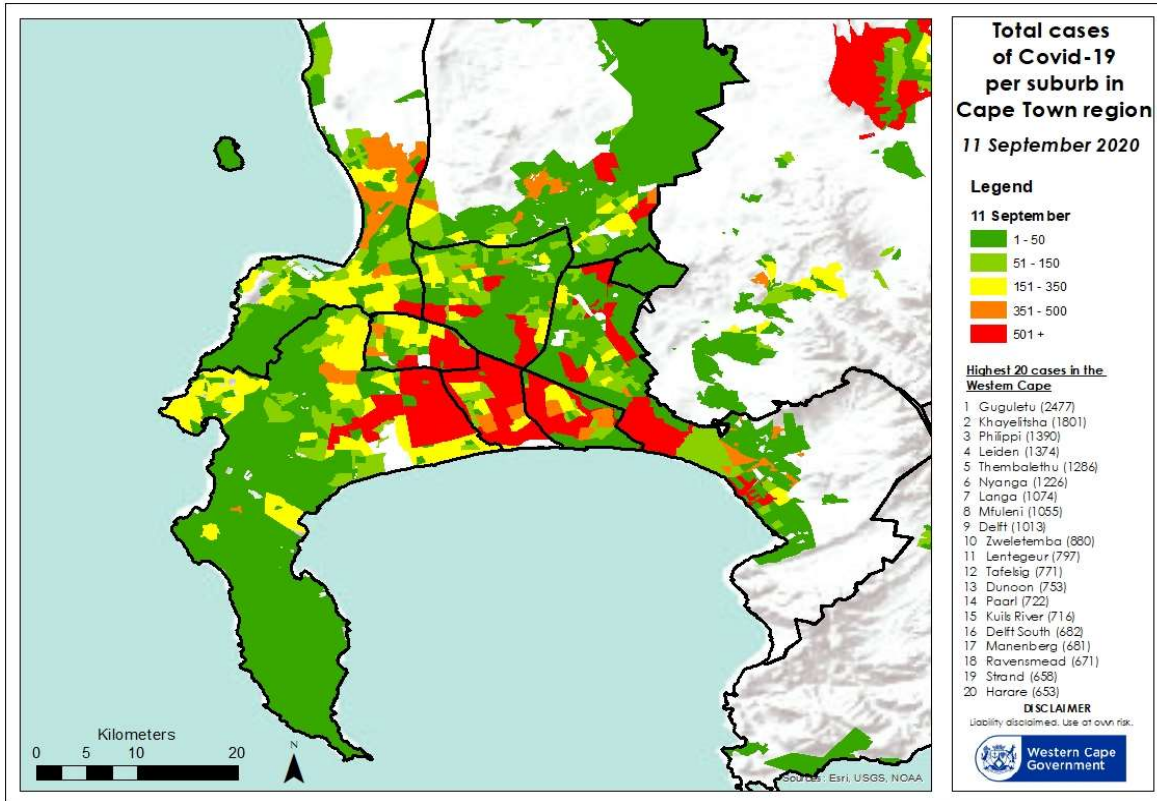

## Western Cape COVID-19 Cases. Suburb and town level as at 11 September 2020

SUBURB	TOWN	Local Municipality	Health District	11 September
Guguletu	Guguletu	City of Cape Town Metropolitan Municipality	Klipfontein	2477
Khayelitsha	Khayelitsha	City of Cape Town Metropolitan Municipality	Khayelitsha	1801
Philippi	Philippi	City of Cape Town Metropolitan Municipality	Southern	1390
Leiden	Delft	City of Cape Town Metropolitan Municipality	Tygerberg	1374
Thembalethu	George	George Local Municipality	Eden	1286
Nyanga	Nyanga	City of Cape Town Metropolitan Municipality	Klipfontein	1226
Langa	Langa	City of Cape Town Metropolitan Municipality	Western	1074
Mfuleni	Blue Downs	City of Cape Town Metropolitan Municipality	Eastern	1055
Delft	Delft	City of Cape Town Metropolitan Municipality	Tygerberg	1013
Zweletemba	Worcester	Breede Valley Local Municipality	Cape Winelands	880
Lentegeur	Mitchells Plain	City of Cape Town Metropolitan Municipality	Mitchells Plain	797
Tafelsig	Mitchells Plain	City of Cape Town Metropolitan Municipality	Mitchells Plain	771
Dunoos	Milnerton	City of Cape Town Metropolitan Municipality	Western	753
Paarl	Paarl	Drakenstein Local Municipality	Cape Winelands	722
Kuils River	Kuils River	City of Cape Town Metropolitan Municipality	Eastern	716
Delft South	Delft	City of Cape Town Metropolitan Municipality	Tygerberg	682
Manenberg	Athlone	City of Cape Town Metropolitan Municipality	Klipfontein	681
Ravensmead	Parow	City of Cape Town Metropolitan Municipality	Tygerberg	671
Strand	Strand	City of Cape Town Metropolitan Municipality	Eastern	658
Harare	Khayelitsha	City of Cape Town Metropolitan Municipality	Khayelitsha	653
Ilitha Park	Khayelitsha	City of Cape Town Metropolitan Municipality	Khayelitsha	645
Mbekweni	Paarl	Drakenstein Local Municipality	Cape Winelands	642
Trevor Vilakazi	Khayelitsha	City of Cape Town Metropolitan Municipality	Khayelitsha	640
Grassy Park	Grassy Park	City of Cape Town Metropolitan Municipality	Southern	633
Macassar	Macassar	City of Cape Town Metropolitan Municipality	Eastern	631
Kraaifontein	Kraaifontein	City of Cape Town Metropolitan Municipality	Northern	629
Bishop Lavis	Matroosfontein	City of Cape Town Metropolitan Municipality	Tygerberg	629
Village On Sea	Mossel Bay	Mossel Bay Local Municipality	Eden	627
Portland	Mitchells Plain	City of Cape Town Metropolitan Municipality	Mitchells Plain	623