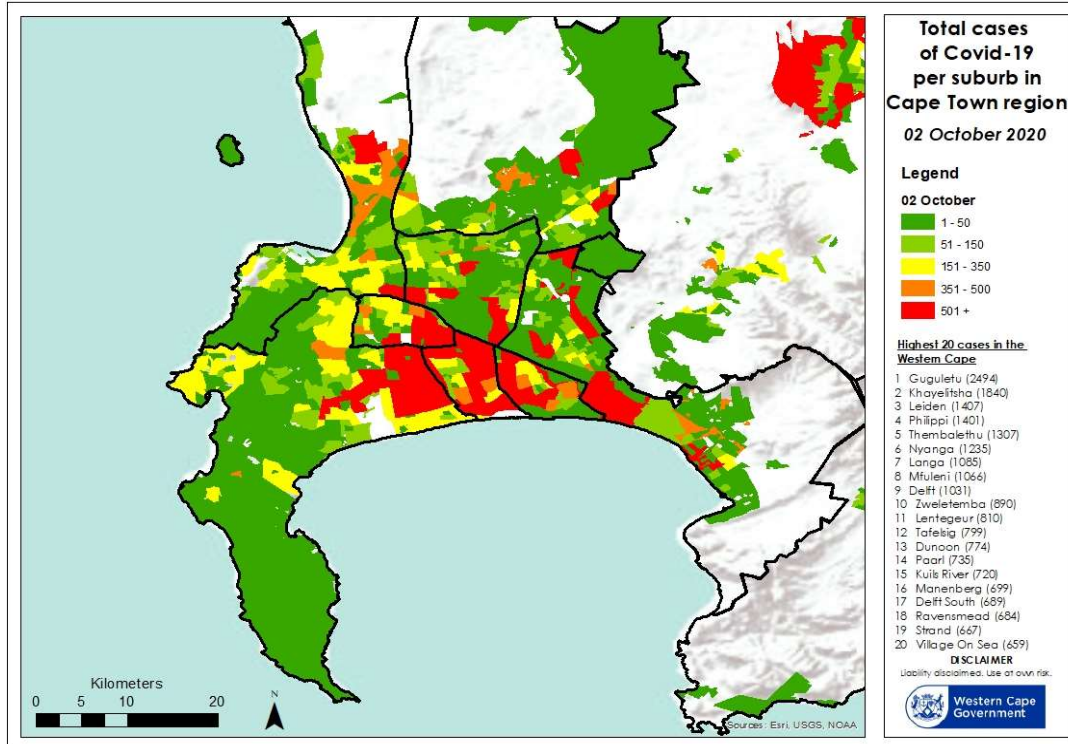

## Western Cape COVID-19 cases at town and suburb level. 2 October 2020

SUBURB	TOWN	Local Municipality	Health District	02_October
Guguletu	Guguletu	City of Cape Town Metropolitan Municipality	Klipfontein	2494
Khayelitsha	Khayelitsha	City of Cape Town Metropolitan Municipality	Khayelitsha	1840
Leiden	Delft	City of Cape Town Metropolitan Municipality	Tygerberg	1407
Philippi	Philippi	City of Cape Town Metropolitan Municipality	Southern	1401
Thembalethu	George	George Local Municipality	Eden	1307
Nyanga	Nyanga	City of Cape Town Metropolitan Municipality	Klipfontein	1235
Langa	Langa	City of Cape Town Metropolitan Municipality	Western	1085
Mfuleni	Blue Downs	City of Cape Town Metropolitan Municipality	Eastern	1066
Delft	Delft	City of Cape Town Metropolitan Municipality	Tygerberg	1031
Zweetemba	Worcester	Breede Valley Local Municipality	Cape Winelands	890
Lentegeur	Mitchells Plain	City of Cape Town Metropolitan Municipality	Mitchells Plain	810
Tafelsig	Mitchells Plain	City of Cape Town Metropolitan Municipality	Mitchells Plain	799
Dunoon	Milnerton	City of Cape Town Metropolitan Municipality	Western	774
Paarl	Paarl	Drakenstein Local Municipality	Cape Winelands	735
Kuils River	Kuils River	City of Cape Town Metropolitan Municipality	Eastern	720
Manenberg	Athlone	City of Cape Town Metropolitan Municipality	Klipfontein	699
Delft South	Delft	City of Cape Town Metropolitan Municipality	Tygerberg	689
Ravensmead	Parow	City of Cape Town Metropolitan Municipality	Tygerberg	684
Strand	Strand	City of Cape Town Metropolitan Municipality	Eastern	667
Village On Sea	Mossel Bay	Mossel Bay Local Municipality	Eden	659
Harare	Khayelitsha	City of Cape Town Metropolitan Municipality	Khayelitsha	653
Oudtshoorn	Oudtshoorn	Oudtshoorn Local Municipality	Eden	652
Ilitha Park	Khayelitsha	City of Cape Town Metropolitan Municipality	Khayelitsha	648
Mbekweni	Paarl	Drakenstein Local Municipality	Cape Winelands	644
Bishop Lavis	Matroosfontein	City of Cape Town Metropolitan Municipality	Tygerberg	641
Trevor Vilakazi	Khayelitsha	City of Cape Town Metropolitan Municipality	Khayelitsha	640
Grassy Park	Grassy Park	City of Cape Town Metropolitan Municipality	Southern	637
Macassar	Macassar	City of Cape Town Metropolitan Municipality	Eastern	635
Kraaifontein	Kraaifontein	City of Cape Town Metropolitan Municipality	Northern	632
Portland	Mitchells Plain	City of Cape Town Metropolitan Municipality	Mitchells Plain	630
Wallace Dene	Kraaifontein	City of Cape Town Metropolitan Municipality	Northern	621
Crossroads	Guguletu	City of Cape Town Metropolitan Municipality	Mitchells Plain	617
Bonteheuwel	Athlone	City of Cape Town Metropolitan Municipality	Tygerberg	595