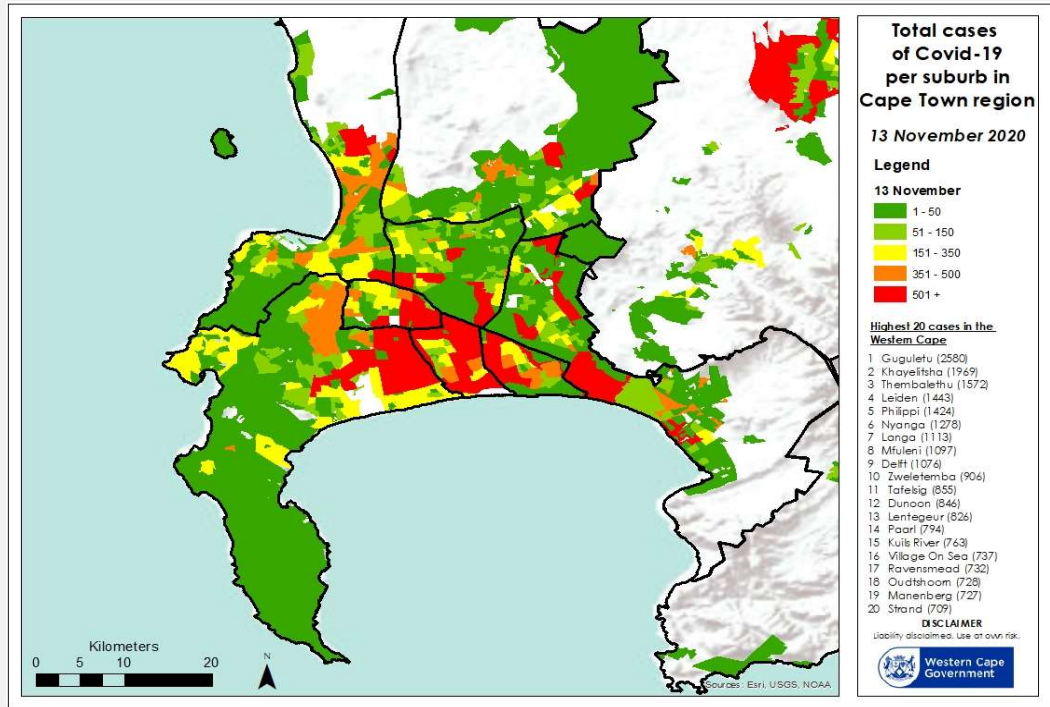

**Western Cape COVID-19 cases at town and Suburb level as at 13 November 2020**

| SUBURB          | TOWN            | Local Municipality                          | Health District | 13_November |
|-----------------|-----------------|---|-----------------|-------------|
| Guguletu        | Guguletu        | City of Cape Town Metropolitan Municipality | Klipfontein     | 2580        |
| Khayelitsha     | Khayelitsha     | City of Cape Town Metropolitan Municipality | Khayelitsha     | 1969        |
| Thembalethu     | George          | George Local Municipality                   | Eden            | 1572        |
| Leiden          | Delft           | City of Cape Town Metropolitan Municipality | Tygerberg       | 1443        |
| Philippi        | Philippi        | City of Cape Town Metropolitan Municipality | Southern        | 1424        |
| Nyanga          | Nyanga          | City of Cape Town Metropolitan Municipality | Klipfontein     | 1278        |
| Langa           | Langa           | City of Cape Town Metropolitan Municipality | Western         | 1113        |
| Mfuleni         | Blue Downs      | City of Cape Town Metropolitan Municipality | Eastern         | 1097        |
| Delft           | Delft           | City of Cape Town Metropolitan Municipality | Tygerberg       | 1076        |
| Zweletemba      | Worcester       | Breede Valley Local Municipality            | Cape Winelands  | 906         |
| Tafelsig        | Mitchells Plain | City of Cape Town Metropolitan Municipality | Mitchells Plain | 855         |
| Dunoon          | Milnerton       | City of Cape Town Metropolitan Municipality | Western         | 846         |
| Lenteguur       | Mitchells Plain | City of Cape Town Metropolitan Municipality | Mitchells Plain | 826         |
| Paarl           | Paarl           | Drakenstein Local Municipality              | Cape Winelands  | 794         |
| Kuils River     | Kuils River     | City of Cape Town Metropolitan Municipality | Eastern         | 763         |
| Village On Sea  | Mossel Bay      | Mossel Bay Local Municipality               | Eden            | 737         |
| Ravensmead      | Parow           | City of Cape Town Metropolitan Municipality | Tygerberg       | 732         |
| Oudtshoorn      | Oudtshoorn      | Oudtshoorn Local Municipality               | Eden            | 728         |
| Manenberg       | Athlone         | City of Cape Town Metropolitan Municipality | Klipfontein     | 727         |
| Strand          | Strand          | City of Cape Town Metropolitan Municipality | Eastern         | 709         |
| Delft South     | Delft           | City of Cape Town Metropolitan Municipality | Tygerberg       | 703         |
| Grassy Park     | Grassy Park     | City of Cape Town Metropolitan Municipality | Southern        | 701         |
| Harare          | Khayelitsha     | City of Cape Town Metropolitan Municipality | Khayelitsha     | 676         |
| Macassar        | Macassar        | City of Cape Town Metropolitan Municipality | Eastern         | 674         |
| Kraaifontein    | Kraaifontein    | City of Cape Town Metropolitan Municipality | Northern        | 664         |
| Mbekweni        | Paarl           | Drakenstein Local Municipality              | Cape Winelands  | 661         |
| Portland        | Mitchells Plain | City of Cape Town Metropolitan Municipality | Mitchells Plain | 660         |
| Bishop Lavis    | Matroosfontein  | City of Cape Town Metropolitan Municipality | Tygerberg       | 659         |
| Ilitha Park     | Khayelitsha     | City of Cape Town Metropolitan Municipality | Khayelitsha     | 656         |
| Wallace Dene    | Kraaifontein    | City of Cape Town Metropolitan Municipality | Northern        | 651         |
| Trevor Vilakazi | Khayelitsha     | City of Cape Town Metropolitan Municipality | Khayelitsha     | 641         |
| Crossroads      | Guguletu        | City of Cape Town Metropolitan Municipality | Mitchells Plain | 634         |
| Bonteheuwel     | Athlone         | City of Cape Town Metropolitan Municipality | Tygerberg       | 627         |
| Browns Farms    | Philippi        | City of Cape Town Metropolitan Municipality | Mitchells Plain | 618         |
| Parklands       | Milnerton       | City of Cape Town Metropolitan Municipality | Western         | 605         |
| Retreat         | Cape Town       | City of Cape Town Metropolitan Municipality | Southern        | 603         |
| Rocklands       | Mitchells Plain | City of Cape Town Metropolitan Municipality | Mitchells Plain | 588         |