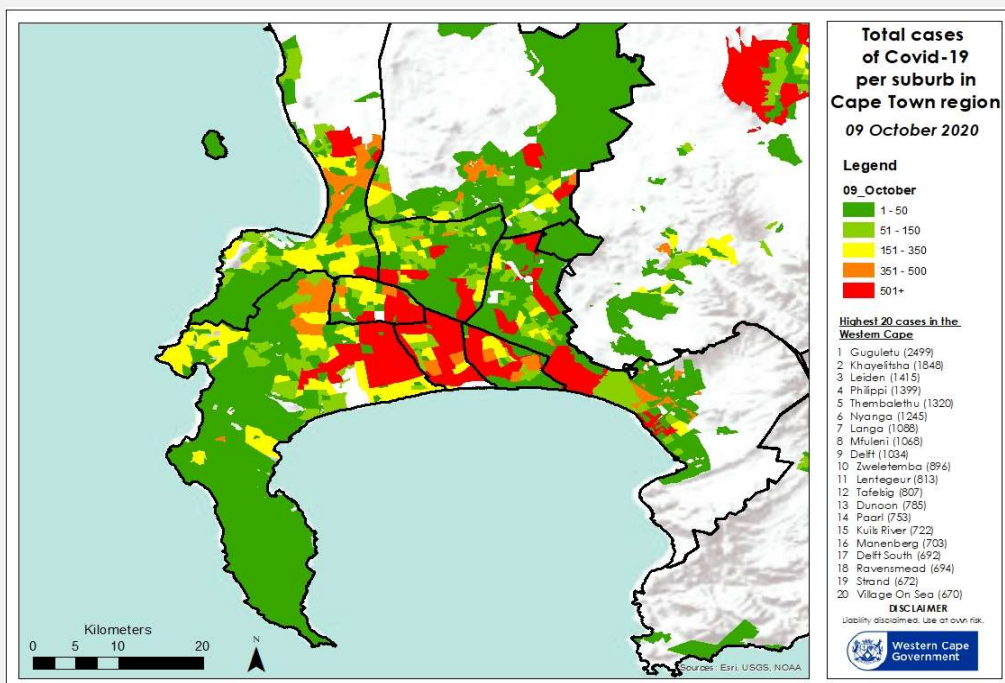

Western Cape COVID-19 Cases at Town and Suburb level as at 10 October 2020

| SUBURB | TOWN | Local Municipality | Health District | 10_October |
|-----------------|-----------------|---|-----------------|------------|
| Guguletu | Guguletu | City of Cape Town Metropolitan Municipality | Klipfontein | 2499 |
| Khayelitsha | Khayelitsha | City of Cape Town Metropolitan Municipality | Khayelitsha | 1848 |
| Leiden | Delft | City of Cape Town Metropolitan Municipality | Tygerberg | 1415 |
| Philippi | Philippi | City of Cape Town Metropolitan Municipality | Southern | 1399 |
| Thembalethu | George | George Local Municipality | Eden | 1320 |
| Nyanga | Nyanga | City of Cape Town Metropolitan Municipality | Klipfontein | 1245 |
| Langa | Langa | City of Cape Town Metropolitan Municipality | Western | 1088 |
| Mfuleni | Blue Downs | City of Cape Town Metropolitan Municipality | Eastern | 1068 |
| Delft | Delft | City of Cape Town Metropolitan Municipality | Tygerberg | 1034 |
| Zweletemba | Worcester | Breede Valley Local Municipality | Cape Winelands | 896 |
| Lentegeur | Mitchells Plain | City of Cape Town Metropolitan Municipality | Mitchells Plain | 813 |
| Tafelsg | Mitchells Plain | City of Cape Town Metropolitan Municipality | Mitchells Plain | 807 |
| Dunoon | Milnerton | City of Cape Town Metropolitan Municipality | Western | 785 |
| Paarl | Paarl | Drakenstein Local Municipality | Cape Winelands | 753 |
| Kuils River | Kuils River | City of Cape Town Metropolitan Municipality | Eastern | 722 |
| Manenberg | Athlone | City of Cape Town Metropolitan Municipality | Klipfontein | 703 |
| Ravensmead | Parow | City of Cape Town Metropolitan Municipality | Tygerberg | 694 |
| Delft South | Delft | City of Cape Town Metropolitan Municipality | Tygerberg | 692 |
| Strand | Strand | City of Cape Town Metropolitan Municipality | Eastern | 672 |
| Village On Sea | Mossel Bay | Mossel Bay Local Municipality | Eden | 670 |
| Oudtshoorn | Oudtshoorn | Oudtshoorn Local Municipality | Eden | 662 |
| Grassy Park | Grassy Park | City of Cape Town Metropolitan Municipality | Southern | 658 |
| Harare | Khayelitsha | City of Cape Town Metropolitan Municipality | Khayelitsha | 652 |
| Ilitha Park | Khayelitsha | City of Cape Town Metropolitan Municipality | Khayelitsha | 649 |
| Bishop Lavis | Matroosfontein | City of Cape Town Metropolitan Municipality | Tygerberg | 648 |
| Mbekweni | Paarl | Drakenstein Local Municipality | Cape Winelands | 647 |
| Macassar | Macassar | City of Cape Town Metropolitan Municipality | Eastern | 643 |
| Trevor Vilakazi | Khayelitsha | City of Cape Town Metropolitan Municipality | Khayelitsha | 640 |
| Kraaifontein | Kraaifontein | City of Cape Town Metropolitan Municipality | Northern | 638 |
| Portland | Mitchells Plain | City of Cape Town Metropolitan Municipality | Mitchells Plain | 637 |
| Wallace Dene | Kraaifontein | City of Cape Town Metropolitan Municipality | Northern | 629 |