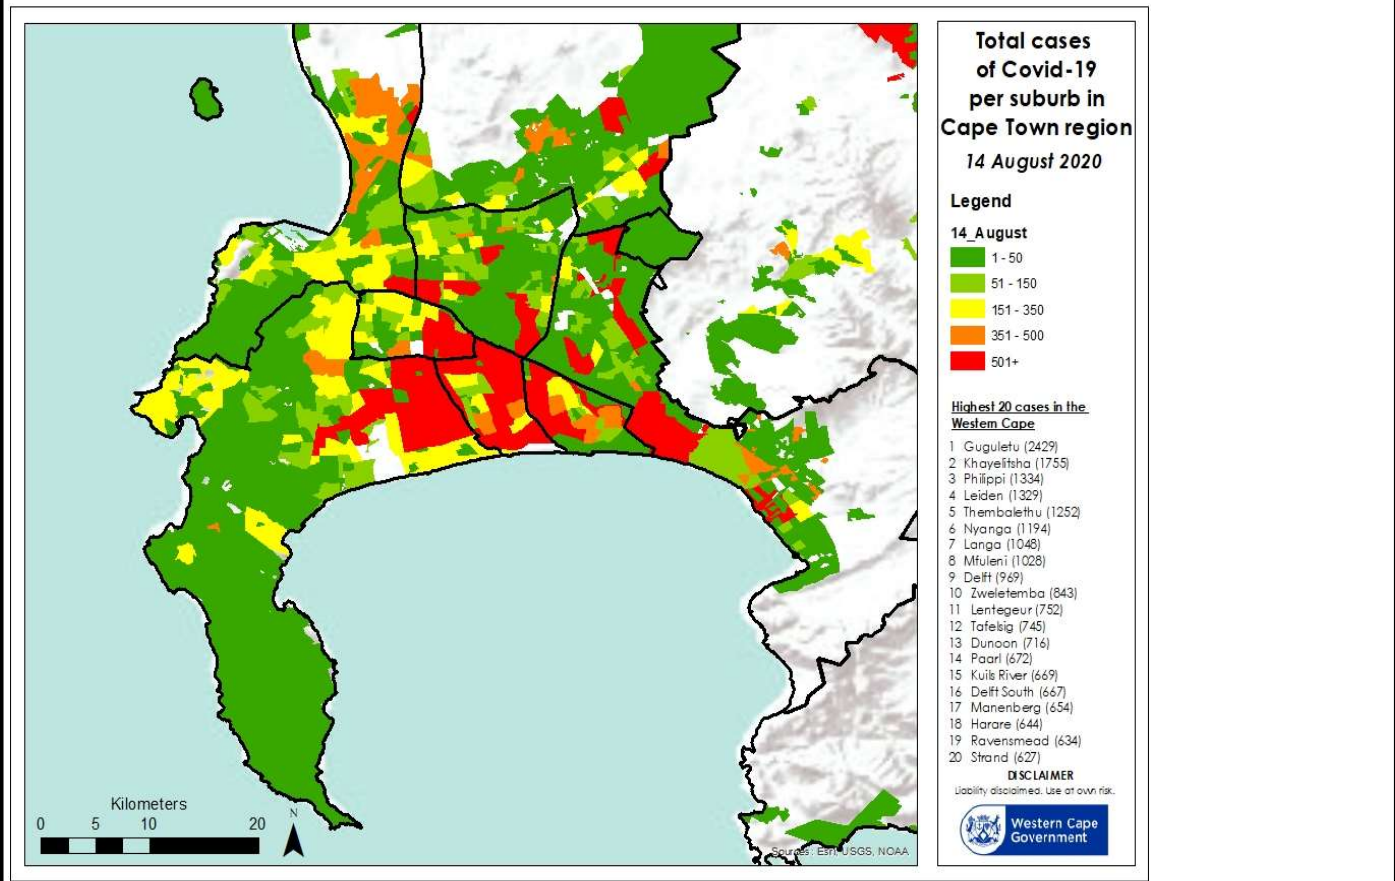

Western Cape COVID-19 cases by suburb as at 14 August 2020

SUBURB	TOWN	Local Municipality	Health District	14_August
Guguletu	Guguletu	City of Cape Town Metropolitan Municipality	Klipfontein	2429
Khayelitsha	Khayelitsha	City of Cape Town Metropolitan Municipality	Khayelitsha	1755
Philippi	Philippi	City of Cape Town Metropolitan Municipality	Southern	1334
Leiden	Delft	City of Cape Town Metropolitan Municipality	Tygerberg	1329
Thembalethu	George	George Local Municipality	Eden	1252
Nyanga	Nyanga	City of Cape Town Metropolitan Municipality	Klipfontein	1194
Langa	Langa	City of Cape Town Metropolitan Municipality	Western	1048
Mfuleni	Blue Downs	City of Cape Town Metropolitan Municipality	Eastern	1028
Delft	Delft	City of Cape Town Metropolitan Municipality	Tygerberg	969
Zweletemba	Worcester	Breede Valley Local Municipality	Cape Winelands	843
Lentegeur	Mitchells Plain	City of Cape Town Metropolitan Municipality	Mitchells Plain	752
Tafelsig	Mitchells Plain	City of Cape Town Metropolitan Municipality	Mitchells Plain	745
Dunoon	Milnerton	City of Cape Town Metropolitan Municipality	Western	716
Paarl	Paarl	Drakenstein Local Municipality	Cape Winelands	672
Kuils River	Kuils River	City of Cape Town Metropolitan Municipality	Eastern	669
Delft South	Delft	City of Cape Town Metropolitan Municipality	Tygerberg	667
Manenberg	Athlone	City of Cape Town Metropolitan Municipality	Klipfontein	654
Harare	Khayelitsha	City of Cape Town Metropolitan Municipality	Khayelitsha	644
Ravensmead	Parow	City of Cape Town Metropolitan Municipality	Tygerberg	634
Strand	Strand	City of Cape Town Metropolitan Municipality	Eastern	627
Ilitha Park	Khayelitsha	City of Cape Town Metropolitan Municipality	Khayelitsha	627
Mbekweni	Paarl	Drakenstein Local Municipality	Cape Winelands	623
Macassar	Macassar	City of Cape Town Metropolitan Municipality	Eastern	613
Grassy Park	Grassy Park	City of Cape Town Metropolitan Municipality	Southern	612
Trevor Vilakazi	Khayelitsha	City of Cape Town Metropolitan Municipality	Khayelitsha	611