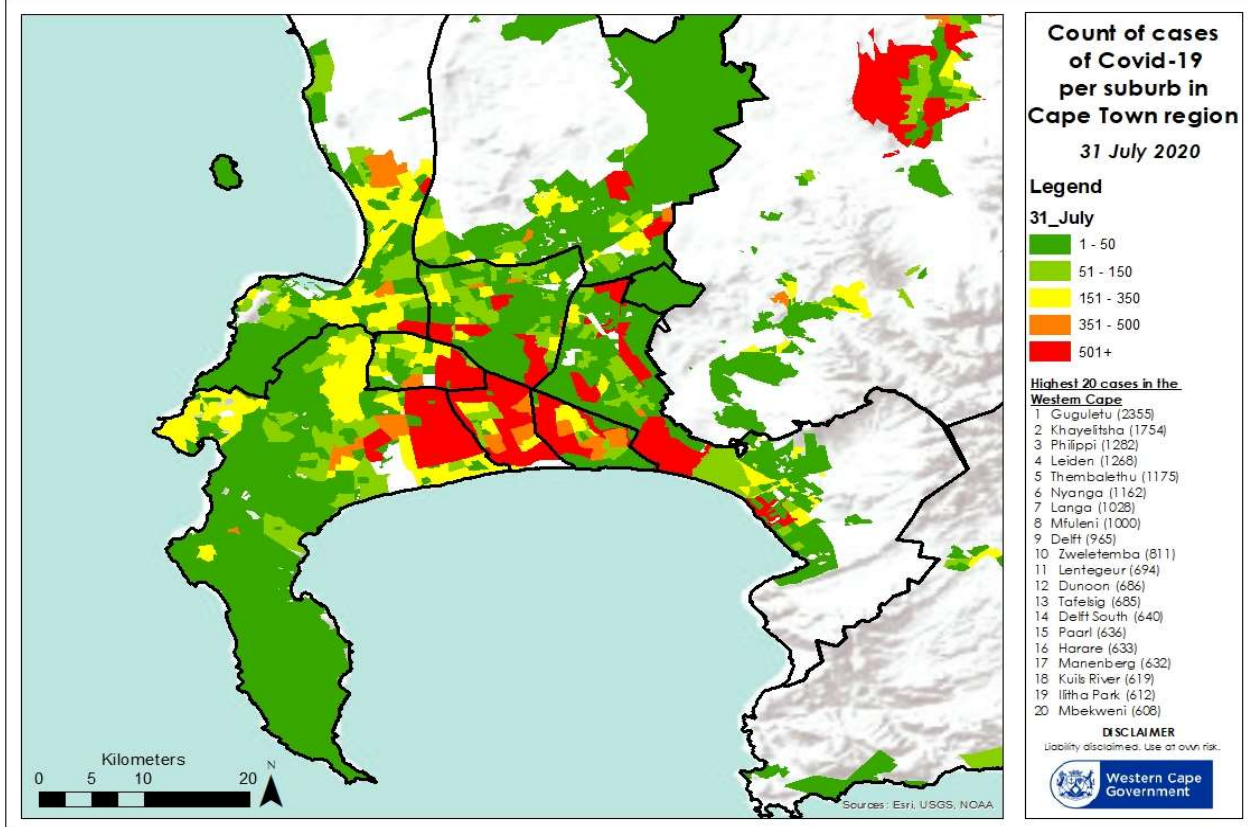

## Western Cape COVID-19 Cases by suburb at 31 July 2020

SUBURB	TOWN	Local Municipality	Health District	31_July
Guguletu	Guguletu	City of Cape Town Metropolitan Municipality	Klipfontein	2355
Khayelitsha	Khayelitsha	City of Cape Town Metropolitan Municipality	Khayelitsha	1754
Philippi	Philippi	City of Cape Town Metropolitan Municipality	Southern	1282
Leiden	Delft	City of Cape Town Metropolitan Municipality	Tygerberg	1268
Thembalethu	George	George Local Municipality	Eden	1175
Nyanga	Nyanga	City of Cape Town Metropolitan Municipality	Klipfontein	1162
Langa	Langa	City of Cape Town Metropolitan Municipality	Western	1028
Mfuleni	Blue Downs	City of Cape Town Metropolitan Municipality	Eastern	1000
Delft	Delft	City of Cape Town Metropolitan Municipality	Tygerberg	965
Zweletemba	Worcester	Breede Valley Local Municipality	Cape Winelands	811
Lentegeur	Mitchells Plain	City of Cape Town Metropolitan Municipality	Mitchells Plain	694
Dunoon	Milnerton	City of Cape Town Metropolitan Municipality	Western	686
Tafelsig	Mitchells Plain	City of Cape Town Metropolitan Municipality	Mitchells Plain	685
Delft South	Delft	City of Cape Town Metropolitan Municipality	Tygerberg	640
Paarl	Paarl	Drakenstein Local Municipality	Cape Winelands	636
Harare	Khayelitsha	City of Cape Town Metropolitan Municipality	Khayelitsha	633
Manenberg	Athlone	City of Cape Town Metropolitan Municipality	Klipfontein	632
Kuils River	Kuils River	City of Cape Town Metropolitan Municipality	Eastern	619
Ilitha Park	Khayelitsha	City of Cape Town Metropolitan Municipality	Khayelitsha	612
Mbekweni	Paarl	Drakenstein Local Municipality	Cape Winelands	608
Strand	Strand	City of Cape Town Metropolitan Municipality	Eastern	605
Kraaifontein	Kraaifontein	City of Cape Town Metropolitan Municipality	Northern	603
Bishop Lavis	Matroosfontein	City of Cape Town Metropolitan Municipality	Tygerberg	588
Trevor Vilakazi	Khayelitsha	City of Cape Town Metropolitan Municipality	Khayelitsha	587
Ravensmead	Parow	City of Cape Town Metropolitan Municipality	Tygerberg	585