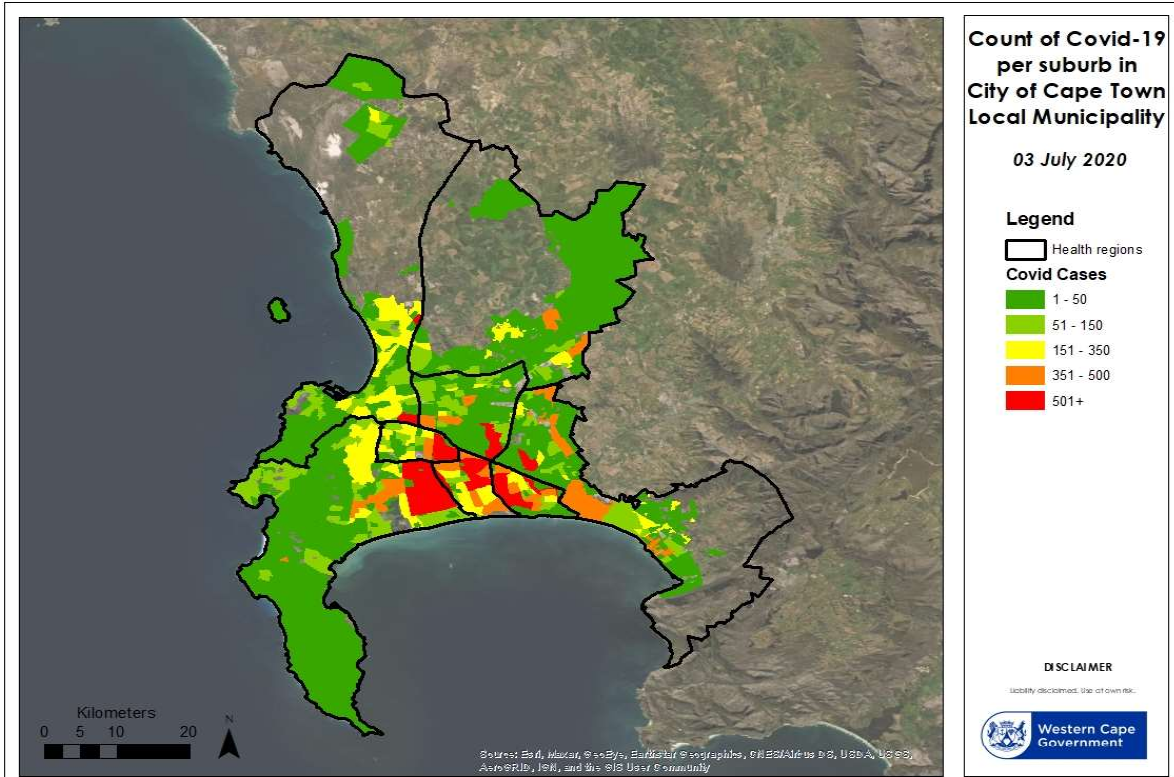

Western Cape total COVID-19 Cases. 3 July 2020

SUBURB	TOWN	Local Municipality	Health District	03_July
Guguletu	Guguletu	City of Cape Town Metropolitan Municipality	Klipfontein	2047
Khayelitsha	Khayelitsha	City of Cape Town Metropolitan Municipality	Khayelitsha	1668
Philippi	Philippi	City of Cape Town Metropolitan Municipality	Southern	1146
Nyanga	Nyanga	City of Cape Town Metropolitan Municipality	Klipfontein	1032