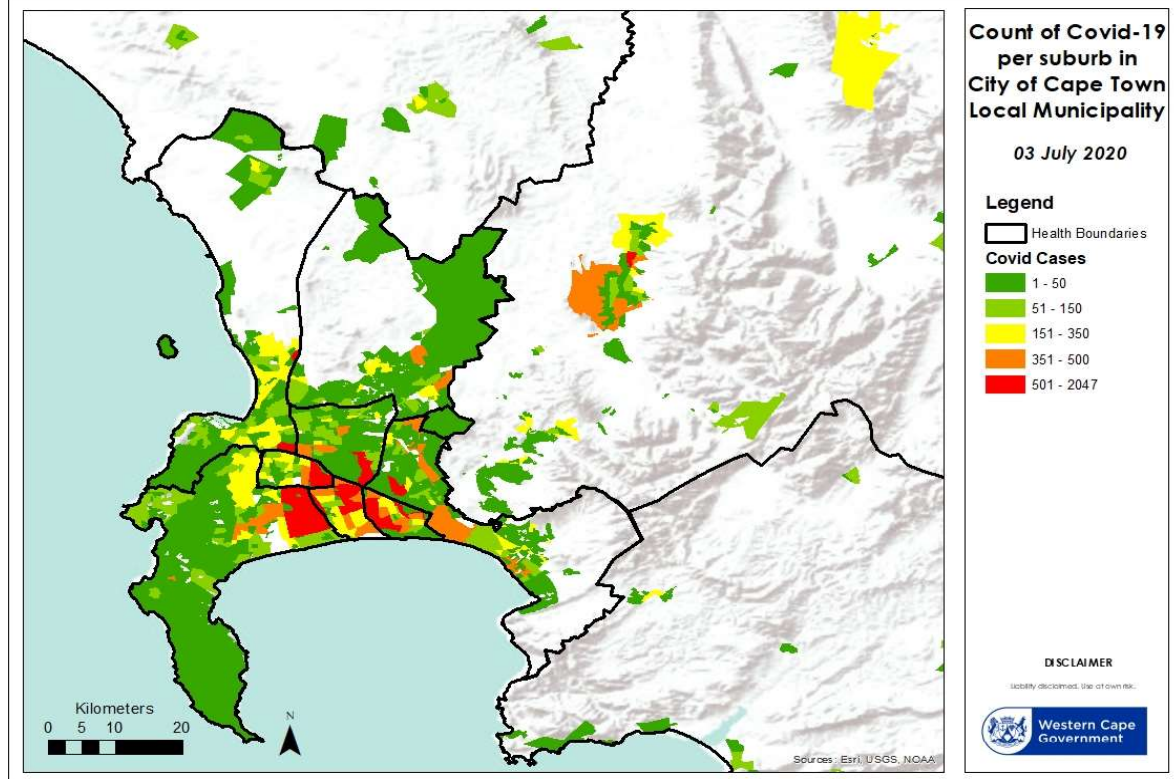

Western Cape total COVID-19 Cases. 3 July 2020

SUBURB	TOWN	Local Municipality	Health District	03_July
Guguletu	Guguletu	City of Cape Town Metropolitan Municipality	Klipfontein	2047
Khayelitsha	Khayelitsha	City of Cape Town Metropolitan Municipality	Khayelitsha	1668
Philippi	Philippi	City of Cape Town Metropolitan Municipality	Southern	1146
Nyanga	Nyanga	City of Cape Town Metropolitan Municipality	Klipfontein	1032