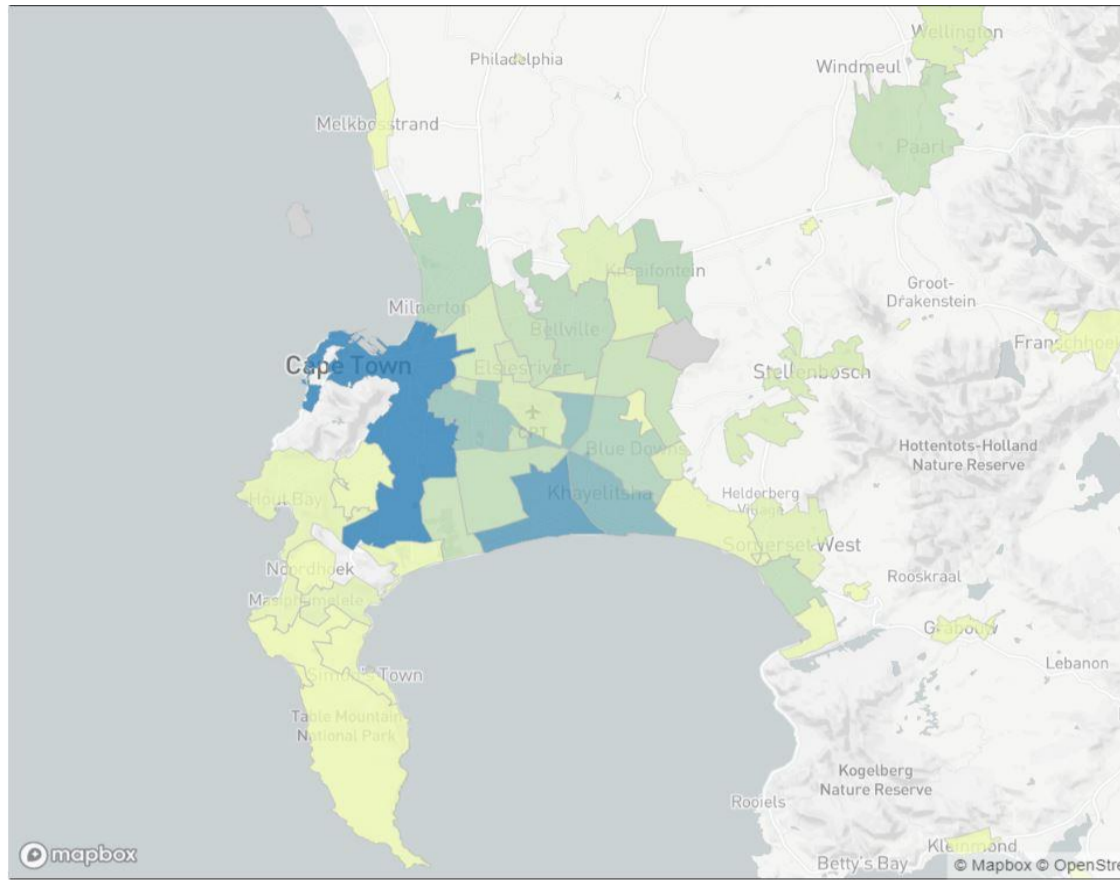

Western Cape COVID-19 Cases - 26 June 2020

SUBURB	TOWN	Local Municipality	Health District	26 June 2020
Guguletu	Guguletu	City of Cape Town Metropolitan Municipality	Klipfontein	1859
Khayelitsha	Khayelitsha	City of Cape Town Metropolitan Municipality	Khayelitsha	1488
Philippi	Philippi	City of Cape Town Metropolitan Municipality	Southern	944
Nyanga	Nyanga	City of Cape Town Metropolitan Municipality	Klipfontein	931
Leiden	Delft	City of Cape Town Metropolitan Municipality	Tygerberg	866
Langa	Langa	City of Cape Town Metropolitan Municipality	Western	803
Delft	Delft	City of Cape Town Metropolitan Municipality	Tygerberg	739
Mfuleni	Blue Downs	City of Cape Town Metropolitan Municipality	Eastern	725
Harare	Khayelitsha	City of Cape Town Metropolitan Municipality	Khayelitsha	535
Delft South	Delft	City of Cape Town Metropolitan Municipality	Tygerberg	502
Dunoon	Milnerton	City of Cape Town Metropolitan Municipality	Western	499
Wallace Dene	Kraaifontein	City of Cape Town Metropolitan Municipality	Northern	487
Trevor Vilakazi	Khayelitsha	City of Cape Town Metropolitan Municipality	Khayelitsha	472
Ilitha Park	Khayelitsha	City of Cape Town Metropolitan Municipality	Khayelitsha	452
Zweletemba	Worcester	Breede Valley Local Municipality	Cape Winelands	452
Mbekweni	Paarl	Drakenstein Local Municipality	Cape Winelands	447
Browns Farms	Philippi	City of Cape Town Metropolitan Municipality	Mitchells Plain	441
Mandela Park	Khayelitsha	City of Cape Town Metropolitan Municipality	Khayelitsha	418
Manenberg	Athlone	City of Cape Town Metropolitan Municipality	Klipfontein	417
Lentegeur	Mitchells Plain	City of Cape Town Metropolitan Municipality	Mitchells Plain	415
Crossroads	Guguletu	City of Cape Town Metropolitan Municipality	Mitchells Plain	413
Tafelsig	Mitchells Plain	City of Cape Town Metropolitan Municipality	Mitchells Plain	404
Ikwezi Park	Khayelitsha	City of Cape Town Metropolitan Municipality	Khayelitsha	403
Bloekombos	Kraaifontein	City of Cape Town Metropolitan Municipality	Northern	390
Paarl	Paarl	Drakenstein Local Municipality	Cape Winelands	381
Strand	Strand	City of Cape Town Metropolitan Municipality	Eastern	374
Town 3 Village 5	Khayelitsha	City of Cape Town Metropolitan Municipality	Khayelitsha	372
Masiphumelele	Fish Hoek	City of Cape Town Metropolitan Municipality	Southern	350
Kuils River	Kuils River	City of Cape Town Metropolitan Municipality	Eastern	349
Kuils River	Kuils River	City of Cape Town Metropolitan Municipality	Eastern	349
Weltevreden Valley North	Philippi	City of Cape Town Metropolitan Municipality	Mitchells Plain	348
Bishop Lavis	Matroosfontein	City of Cape Town Metropolitan Municipality	Tygerberg	347
Lotus River	Grassy Park	City of Cape Town Metropolitan Municipality	Southern	339
Kuyasa	Khayelitsha	City of Cape Town Metropolitan Municipality	Khayelitsha	338
Grassy Park	Grassy Park	City of Cape Town Metropolitan Municipality	Southern	330
Ravensmead	Parow	City of Cape Town Metropolitan Municipality	Tygerberg	318
Macassar	Macassar	City of Cape Town Metropolitan Municipality	Eastern	316
Portland	Mitchells Plain	City of Cape Town Metropolitan Municipality	Mitchells Plain	310
Khaya	Khayelitsha	City of Cape Town Metropolitan Municipality	Khayelitsha	298
Bonteheuwel	Athlone	City of Cape Town Metropolitan Municipality	Tygerberg	296
Mandalay	Mitchells Plain	City of Cape Town Metropolitan Municipality	Mitchells Plain	290